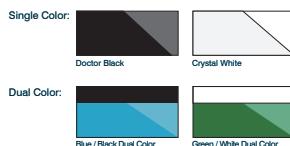

Body color:

Remark: "—" means "not available"; "●" means "available"; "○" means "optional".
Notice: The above specifications are for the standard vehicle. It is subject to regional needs and regulations.
Specs updated: Nov.2020